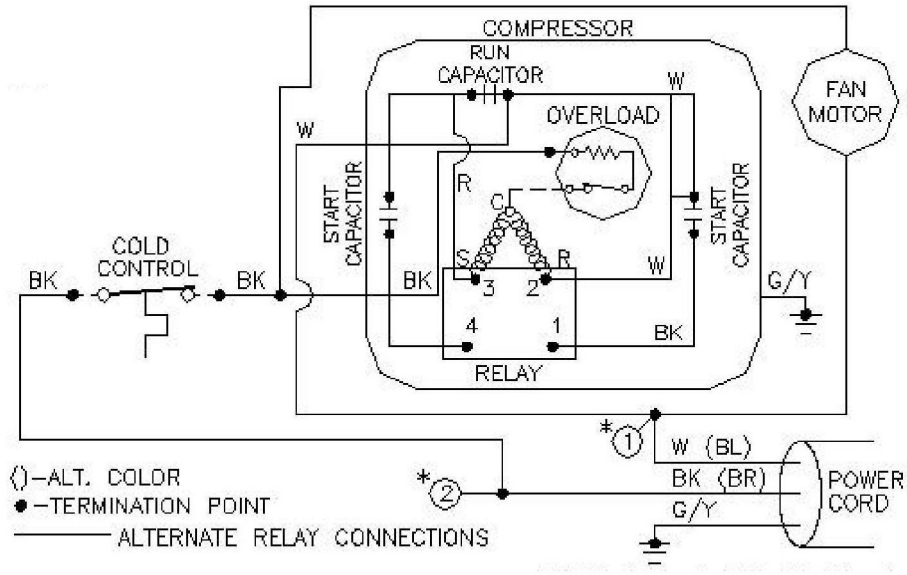

Parts List

Item#	Description	P10CP-H400
1	Bubbler Valve.....	030774-006
	Handle.....	013429
2	Gasket, Valve Body.....	028706-006
3	Friction Washer.....	028706-012
4	Screw, Drain.....	036049-002
5	Hole Cover.....	016994
6	Top.....	028464-101
7	Waste Gasket.....	019131
8	Gasket, Under Top.....	028706-001
9	Waste Assy.....	036011-008
10	Cabinet, Sides and Rear, Sandstone.....	036604-006
	Cabinet, Sides and Rear, Stainless.....	036604-003
11	Cooling Tank.....	033469-111
12	Insulation, Cooling Tank, RH.....	033431-001
13	Insulation, Cooling Tank, LH.....	033431-002
14	Shelf.....	019686-003
15	Cold Control.....	027040-039
16	Condenser.....	031766-201
17	Front Panel, Sandstone.....	017528-005
	Front Panel, Stainless.....	017528-002
18	Fan Motor.....	027354-036
19	Fan Blade.....	022977
20	Compressor Assy (includes pt 23, 24, 25 & 26).....	036115-001
21	Fan Motor Bracket.....	026969
22	Refrigerant Drier.....	034343-003
23	Start Capacitor - 60 MFD.....	027956-008
24	Run Capacitor - 25 MFD.....	027956-009
25	Relay.....	036056-003
26	Overload.....	036055-003
27	Base.....	033778-001
28	Service Cord.....	026540-046

Wiring Diagram: P10CP-H400

OASIS International

222 East Campus View Blvd. - Columbus, OH 43235 U.S.A.
614/861-1350 - Fax: 614/322-4557
www.oasiscoolers.com
www.oasis-parts.com