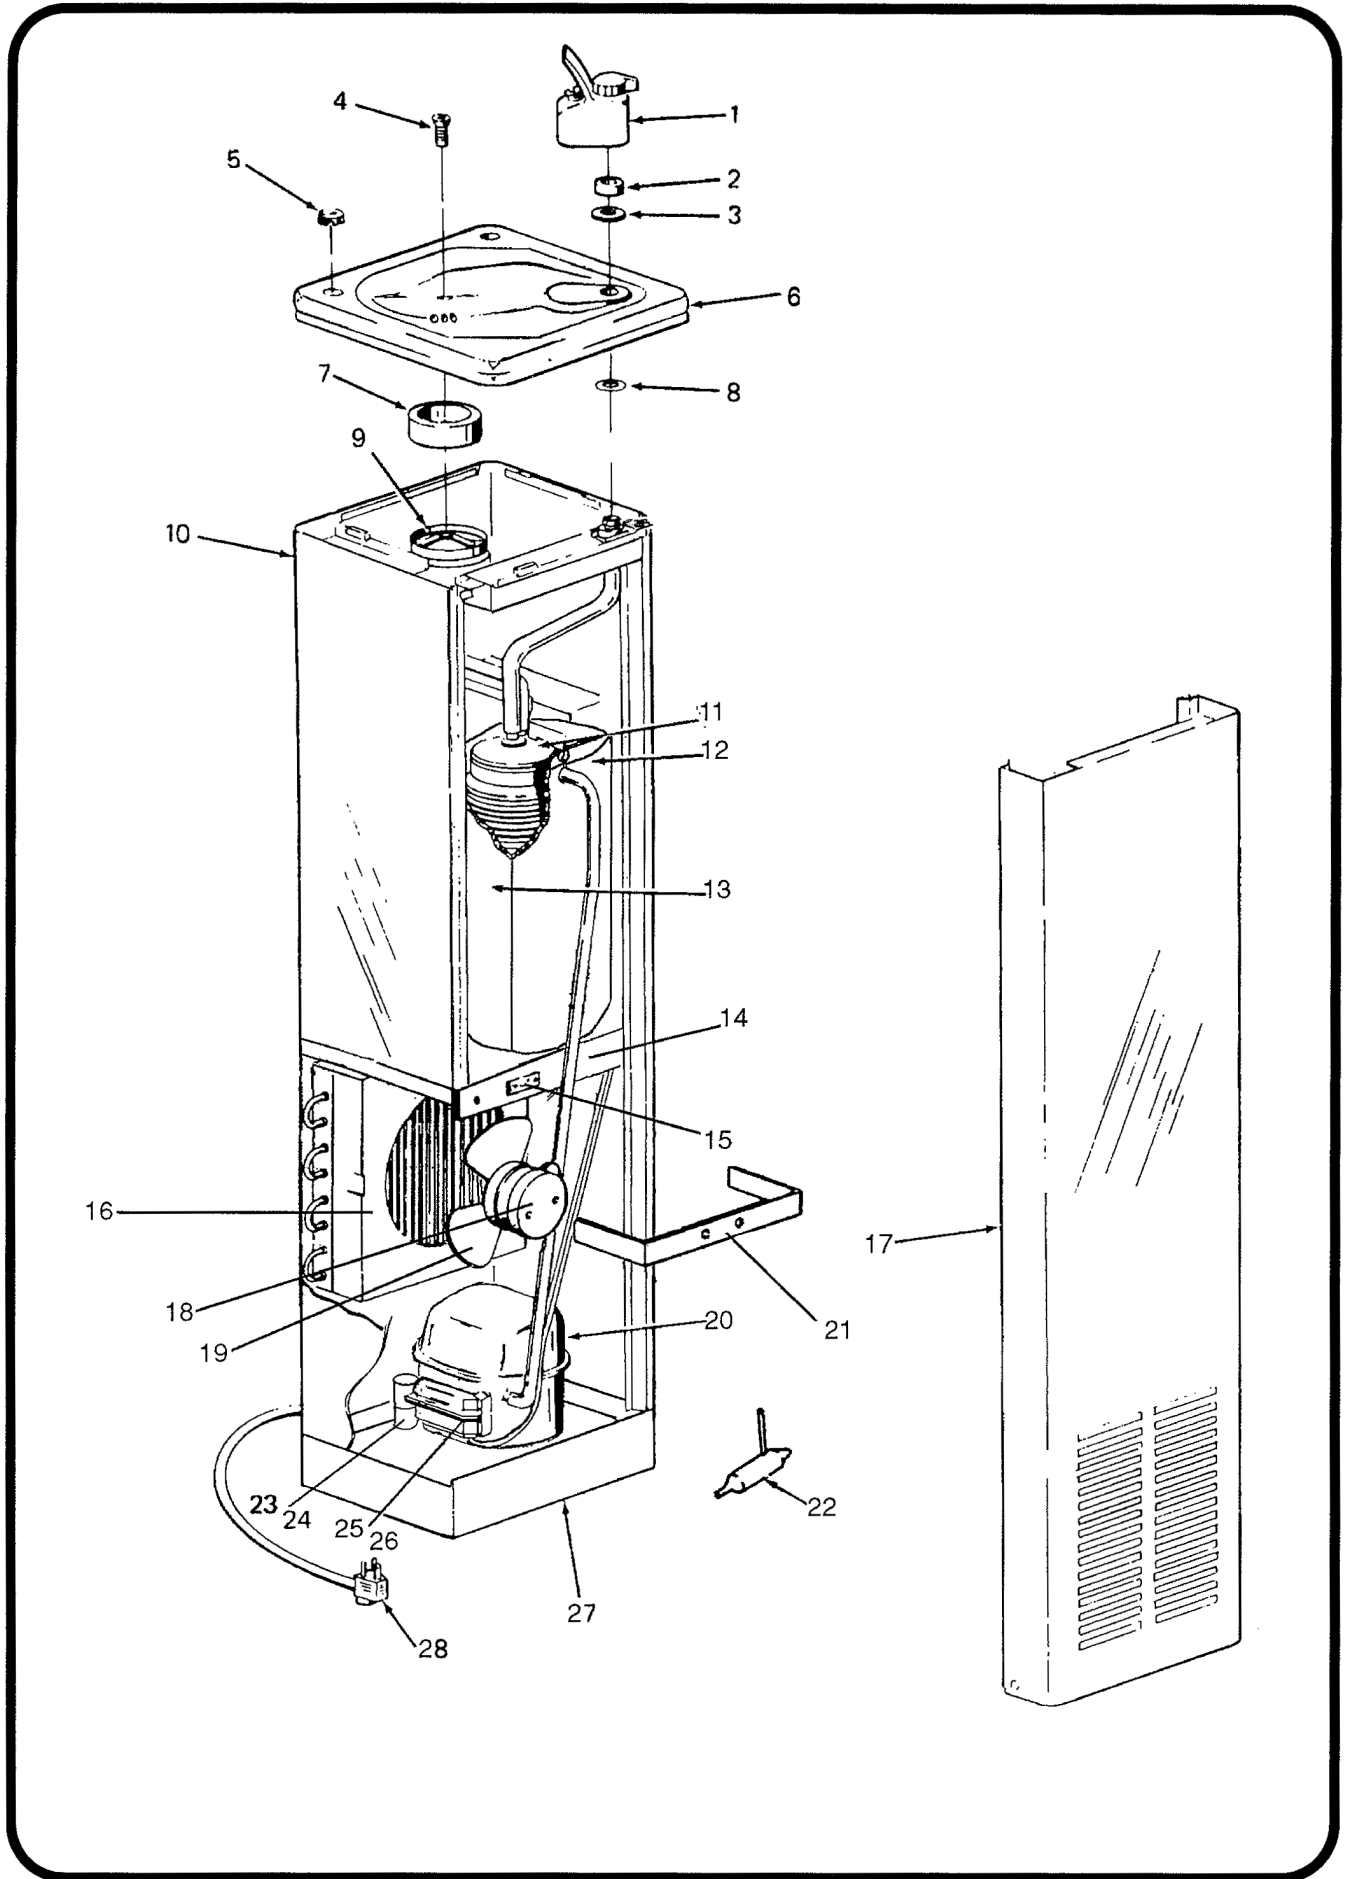

Illustrated Parts Breakdown

Models: P10CP-H400

SPECIFICATIONS:

Models: P10CP-H400

| | |
|--------------------------|--------------------------|
| Voltage | 115VAC±10%/1 PH/60 Hertz |
| Size | 40 1/4" H, 12" W, 12" D |
| Shipping Weight (Approx) | 70 lbs. |
| Cold Water Capacity* | 10 GPH |
| Compressor | 1/4 hp |
| Compressor (Full Load) | 4.4 amps |
| Refrigerant | 134a |
| Refrigerant Charge | 3.95 OZ |

*Room Temperature 90°F; Supply Water Temperature 80°F; Drinking Water Temperature 50°F.

Specifications subject to change without notice.

Parts List

| Item# | Description | P10CP-H400 |
|-------|--|------------|
| 1 | Bubbler Valve..... | 030774-006 |
| | Handle..... | 013429 |
| 2 | Gasket, Valve Body..... | 028706-006 |
| 3 | Friction Washer..... | 028706-012 |
| 4 | Screw, Drain..... | 036049-002 |
| 5 | Hole Cover..... | 016994 |
| 6 | Top..... | 028464-101 |
| 7 | Waste Gasket..... | 019131 |
| 8 | Gasket, Under Top..... | 028706-001 |
| 9 | Waste Assy..... | 036011-008 |
| 10 | Cabinet, Sides and Rear, Sandstone..... | 036604-006 |
| | Cabinet, Sides and Rear, Stainless..... | 036604-003 |
| 11 | Cooling Tank..... | 033469-111 |
| 12 | Insulation, Cooling Tank, RH..... | 033431-001 |
| 13 | Insulation, Cooling Tank, LH..... | 033431-002 |
| 14 | Shelf..... | 019686-003 |
| 15 | Cold Control..... | 027040-039 |
| 16 | Condenser..... | 031766-201 |
| 17 | Front Panel, Sandstone..... | 017528-005 |
| | Front Panel, Stainless..... | 017528-002 |
| 18 | Fan Motor..... | 027354-036 |
| 19 | Fan Blade..... | 022977 |
| 20 | Compressor Assy (includes pt 23, 24, 25 & 26)..... | 036115-001 |
| 21 | Fan Motor Bracket..... | 026969 |
| 22 | Refrigerant Drier..... | 034343-003 |
| 23 | Start Capacitor - 60 MFD..... | 027956-008 |
| 24 | Run Capacitor - 25 MFD..... | 027956-009 |
| 25 | Relay..... | 036056-003 |
| 26 | Overload..... | 036055-003 |
| 27 | Base..... | 033778-001 |
| 28 | Service Cord..... | 026540-046 |