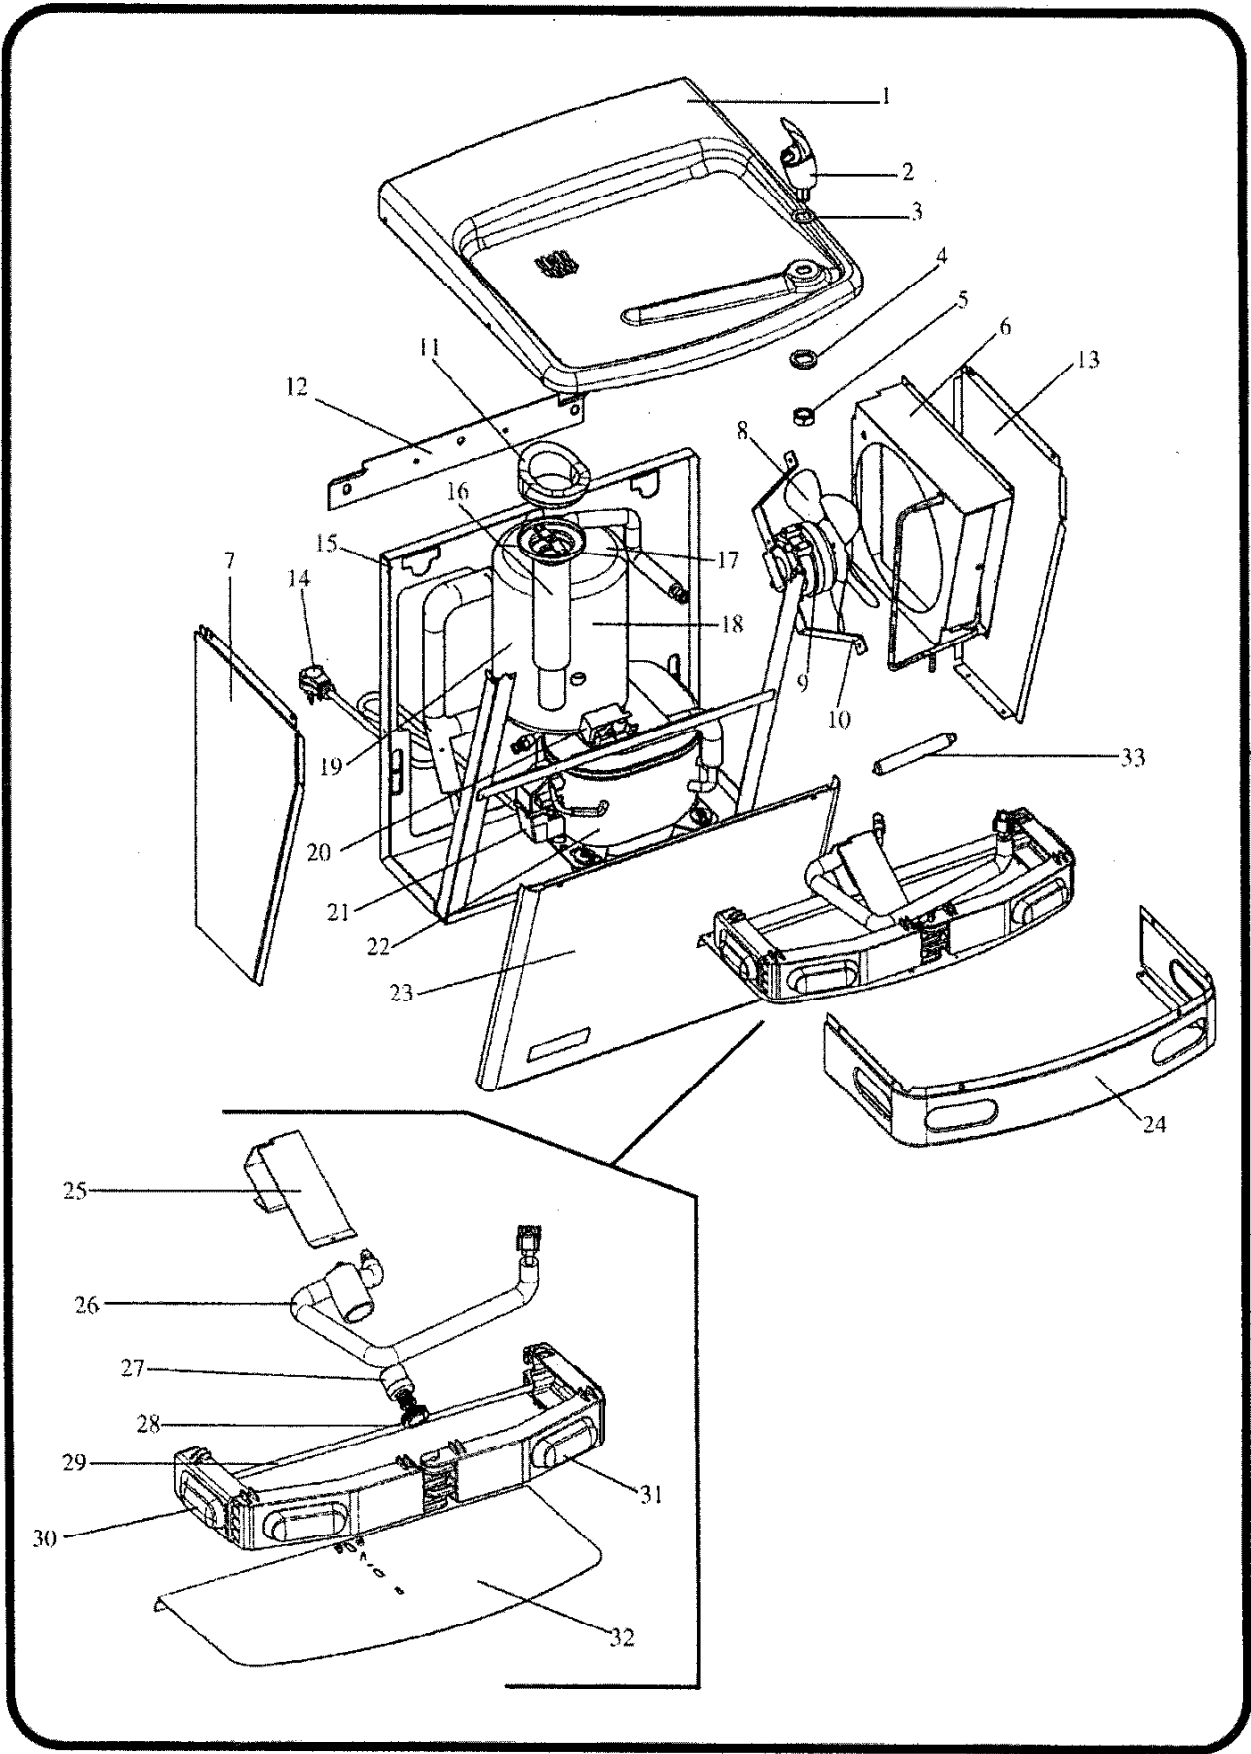

Illustrated Parts Breakdown

Models: P8AC-D300, PAC-001

SPECIFICATIONS:

Models: P8AC-D300

Voltage	115VAC±10%/1 PH/60 Hertz
Size	17 5/8" W, 18 5/8" D, 18 29/32" H
Shipping Weight (Approx)	59 lbs.
Cold Water Capacity*	8 GPH
Compressor	1/4 hp
Compressor (Full Load)	4.6 amps
Refrigerant	134a
Refrigerant Charge	4.75 OZ

Models: PAC-001

Size	17 5/8" W, 18 5/8" D, 18 29/32" H
Shipping Weight (Approx)	25 lbs.

*A.R.I. Ratings: Room Temperature 90°F; Supply Water Temperature 80°F; Drinking Water Temperature 50°F.

Specifications subject to change without notice.