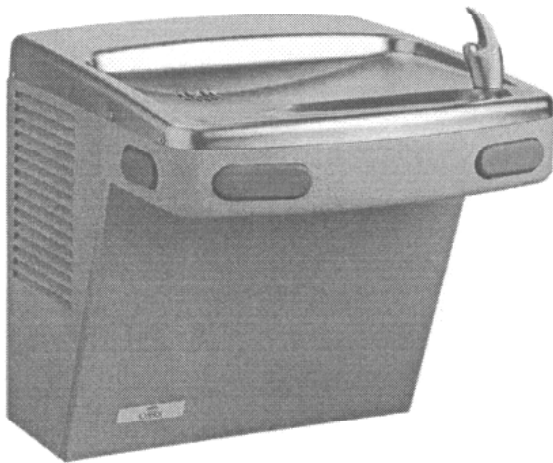

Illustrated Parts Breakdown

Models: P8AC-D300, PAC-001

SPECIFICATIONS:

Models: P8AC-D300

Voltage	115VAC±10%/1 PH/60 Hertz
Size	17 5/8" W, 18 5/8" D, 18 29/32" H
Shipping Weight (Approx)	59 lbs.
Cold Water Capacity*	8 GPH
Compressor	1/4 hp
Compressor (Full Load)	4.6 amps
Refrigerant	134a
Refrigerant Charge	4.75 OZ

Models: PAC-001

Size	17 5/8" W, 18 5/8" D, 18 29/32" H
Shipping Weight (Approx)	25 lbs.

*A.R.I. Ratings: Room Temperature 90°F; Supply Water Temperature 80°F; Drinking Water Temperature 50°F.

Specifications subject to change without notice.