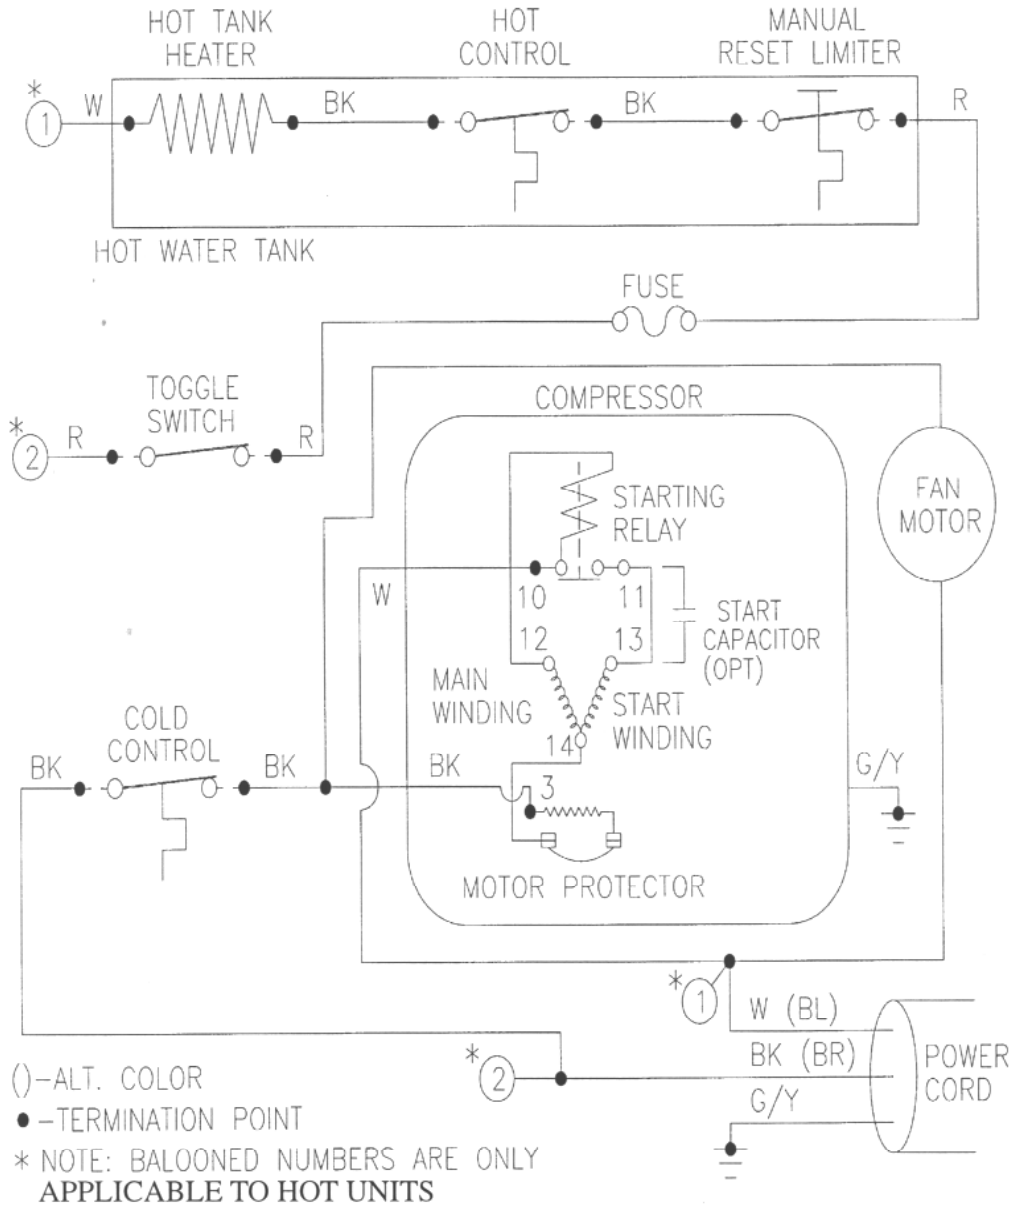

Item#	Description	P8AC-D300	PAC-001
1	Top.....	031714-001	031714-001
2	Bubbler.....	032799-008	032799-008
	Nozzle.....	030029-007	030029-007
3	Gasket.....	028706-031	028706-031
4	Washer, Undertop.....	028706-030	028706-030
5	Locknut.....	026824-019	026824-019
6	Condenser.....	031766-001	N/A
7	Side Panel, Left Sandstone.....	035080-002	035080-002
	Side Panel, Left Greystone.....	035080-001	035080-001
	Side Panel, Left Stainless Steel.....	035080-003	035080-003
8	Blade, Fan.....	024033	N/A
9	Motor, Fan.....	027354-026	N/A
10	Bracket, Fan Motor.....	026969	N/A
11	Waste Gasket.....	031756-001	031756-001
12	Hanger Bracket.....	031363-002	031363-002
13	Side Panel, Right Sandstone.....	035081-002	035081-002
	Side Panel, Right Greystone.....	035081-001	035081-001
	Side Panel, Right Stainless Steel.....	035081-003	035081-003
14	Service Cord.....	026540-045	N/A
15	Frame.....	035089-001	035089-001
16	Waste Assy.....	031892-004	031892-004
17	Insulation Right Cooling Tank.....	035088-001	N/A
18	Insulation Left Cooling Tank.....	035088-002	N/A
19	Cooling Tank, Insulated.....	033469-051	N/A
20	Cold Control.....	027040-039	N/A
21	Overload/Relay Combination.....	032836-007	N/A
22	Compressor (includes pt 22).....	033425-004	N/A
23	Front Panel, Sandstone.....	035079-002	035079-002
	Front Panel, Greystone.....	035079-001	035079-001
	Front Panel, Stainless Steel.....	035079-003	035079-003
24	Front Nosepiece, Sandstone.....	035077-002	035077-002
	Front Nosepiece, Greystone.....	035077-001	035077-001
	Front Nosepiece, Stainless Steel.....	035077-003	035077-003
25	Bracket, Valve.....	033720-003	033720-003
26	Supply Line, Top.....	035181-001	035181-002
27	Cartridge.....	029967-001	029967-001
28	Retaining Nut, Cartridge.....	029970-001	029970-001
29	Push Rod.....	035085-001	035085-001
30	Push Pad, Left or Right.....	035084-001	035084-001
31	Push Pad, Front.....	035083-001 (2)	035083-001 (2)
32	Activation Shelf.....	035078-001	035078-001
33	Drier, Refrigerant.....	034343-003	N/A
Parts Not Shown			
	Strainer, In-Line.....	033264-003	033264-003
	Capacitor.....	027956-004	N/A

Wiring Diagram: P8AC-D300

OASIS Corporation

265 N Hamilton Rd • PO Box 13150 • Columbus OH 43213

614/861-1350 • 888-820-7525

614/861-0231 Fax

www.oasiswatercoolers.com